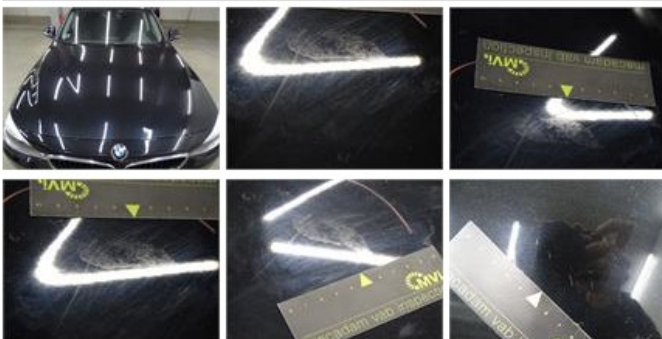

Door F L, Scratch(es), Acceptable 0,00

No pictures to display

Bumper F, Scratch(es), Acceptable 0,00

No pictures to display

Roof, Dent(s), PDR - Paintless dent repair 63,00

Bonnet, Chemical polution, LI - Repair and paint (complete) 290,08

Rearview mirror housing L, Scratch(es), Acceptable 0,00

No pictures to display

Wing R L, Dent(s) and scratch(es), LI - Repair and paint (complete) 308,20

Tailgate, Dent(s) and scratch(es), Acceptable 0,00