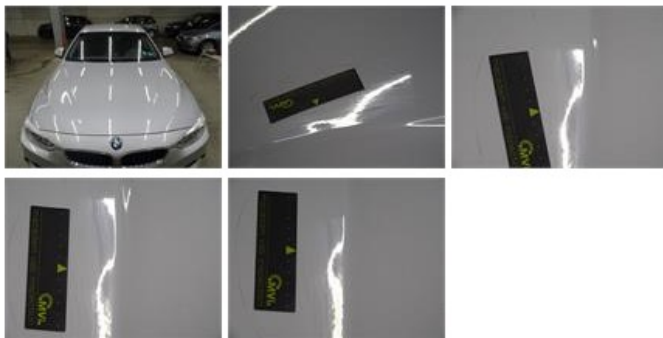

Bonnet, Dent(s), PDR - Paintless dent repair 63,00