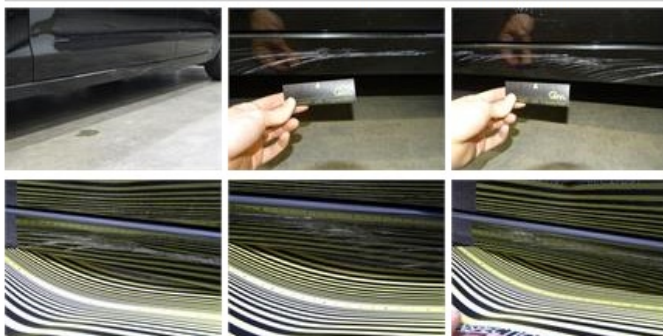

No pictures to display

Bumper R, Scratch(es), LI - Repair and paint (complete) 254,16

Sill outer L, Dent(s) and scratch(es), LI - Repair and paint (complete) 372,60

Wing F L, Scratch(es), LI - Repair and paint (complete) 264,21