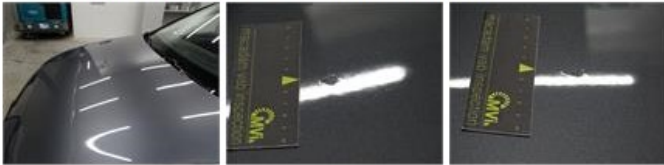

Total cost ex VAT	518,64
Wing R L, Dent(s), It - Spot repair	115,56

Windscreen, Stone chip(s), Acceptable 0,00

No pictures to display

Seat cover R, Stain, Cleaning 50,00

Bonnet, Chemical pollution, LI - Repair and paint (complete) 290,08