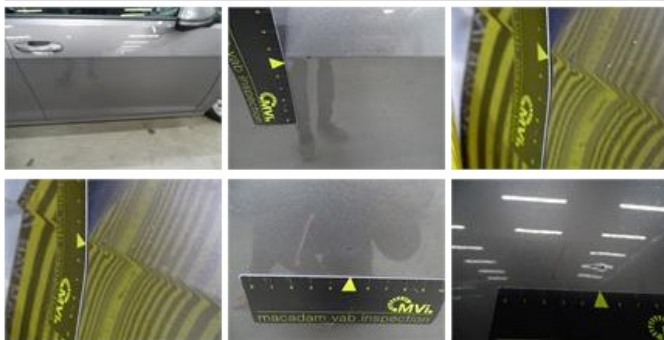

Wing R R, Dent(s) and scratch(es), LI - Repair and paint (complete)

308,20

Tailgate, Dent(s), Acceptable

0,00

No pictures to display

Bumper R, Scratch(es), LI - Repair and paint (complete)

211,80

Wing R L, Dent(s) and scratch(es), LI - Repair and paint (complete)

Door F R, Dent(s) and scratch(es), LI - Repair and paint (complete)

318,35

Wheel cover R R, Scratch(es), Acceptable

0,00

No pictures to display

Wheel cover F R, Scratch(es), E - Replace

30,00

Trunk lid covering R, Scratch(es), Acceptable