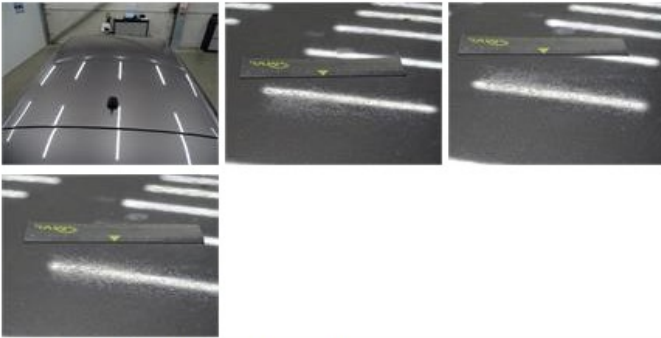

Roof, Chemical polution, LI - Repair and paint (complete)

481,50

Wheel cover F L, Scratch(es), Acceptable

0,00

No pictures to display

Seat cover F R, Hole, Smart repair

64,32