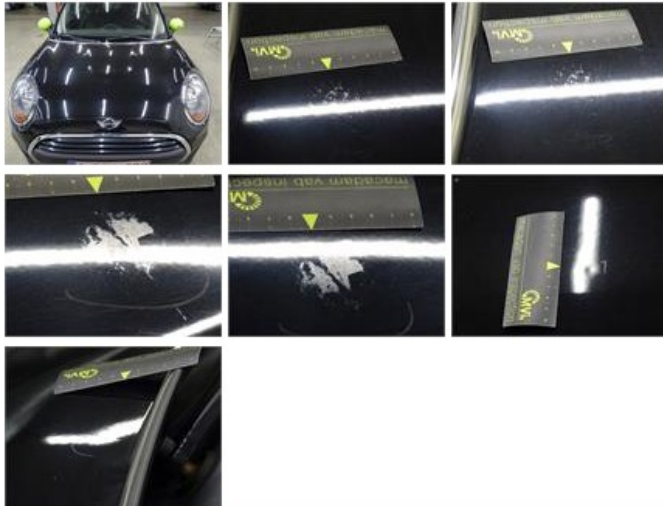

No pictures to display

Bumper F M, Scratch(es), Smart repair 110,64

Wing F R, Dent(s) and scratch(es), LI - Repair and paint (complete) 220,18

Alloy rim R R, Scratch(es), Acceptable 0,00

No pictures to display

Door F R, Scratch(es), Acceptable 0,00

No pictures to display

Bonnet, Chemical pollution, LI - Repair and paint (complete) 290,08

Rear spoiler, Scratch(es), Acceptable 0,00

No pictures to display

Roof, Dent(s) and scratch(es), LI - Repair and paint (complete) 481,50