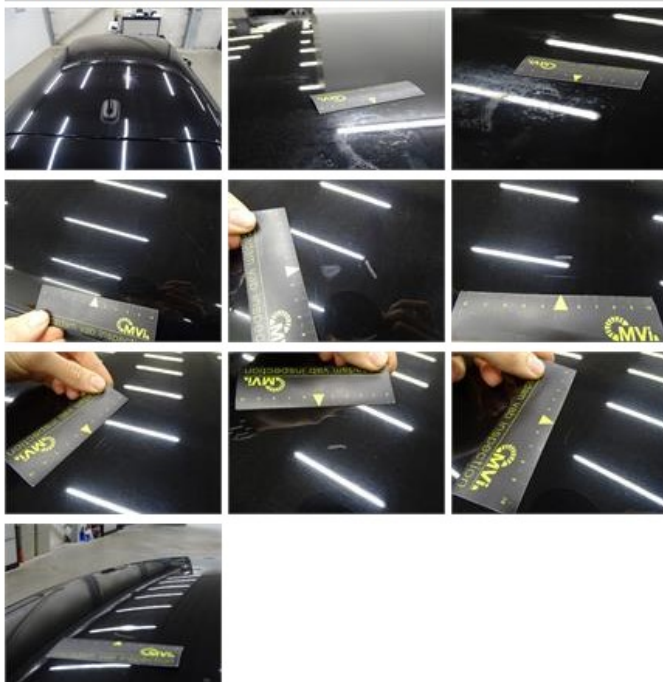

No pictures to display

Bumper F M, Scratch(es), Smart repair 110,64

Wing F R, Dent(s) and scratch(es), LI - Repair and paint (complete) 220,18

Alloy rim R R, Scratch(es), Acceptable 0,00

No pictures to display

Door F R, Scratch(es), Acceptable 0,00

No pictures to display

Bonnet, Chemical pollution, LI - Repair and paint (complete) 290,08

Rear spoiler, Scratch(es), Acceptable 0,00

No pictures to display

Roof, Dent(s) and scratch(es), LI - Repair and paint (complete) 481,50