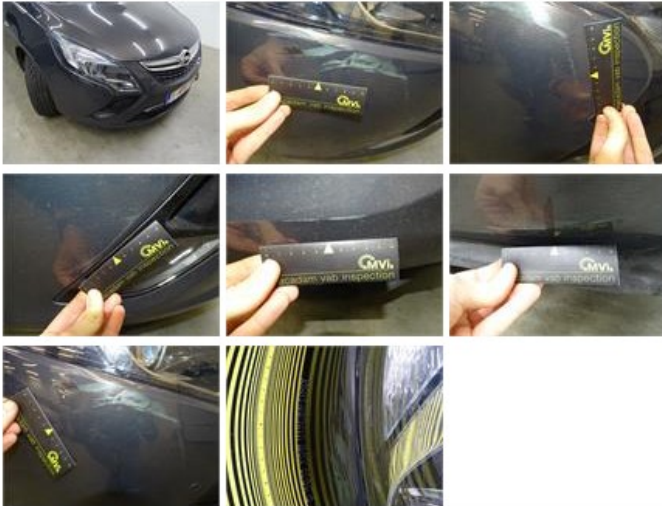

0,00

Rear window, Scratch(es), E - Replace

0,00

Alloy rim F R, Scratch(es), Acceptable 0,00

No pictures to display

Bumper F, Scratch(es), LI - Repair and paint (complete) 211,80

Door R L, Scratch(es), Acceptable 0,00

No pictures to display

Rearview mirror housing R, Scratch(es), LI - Repair and paint (complete) 115,56

Bonnet, Stone chip(s), Acceptable 0,00

No pictures to display

Tailgate, Scratch(es), LI - Repair and paint (complete) 301,68