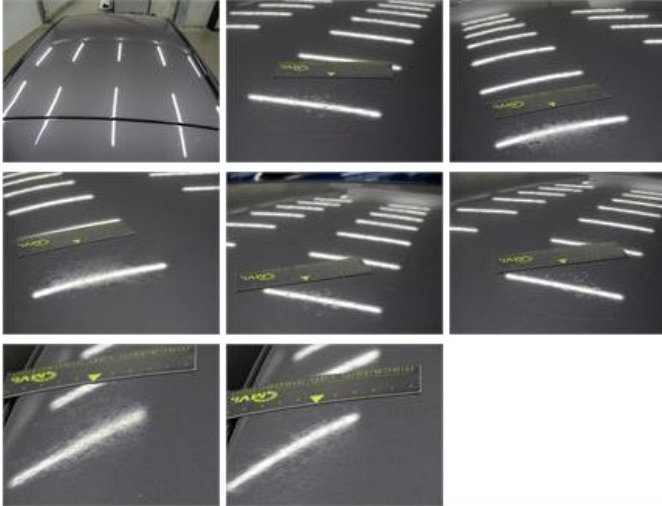

No pictures to display

Wheel cover R L, Scratch(es), E - Replace

30,00

Tailgate, Dent(s), Acceptable 0,00

No pictures to display

Roof, Chemical pollution, LI - Repair and paint (complete) 481,50

Rear spoiler, Scratch(es), Acceptable 0,00