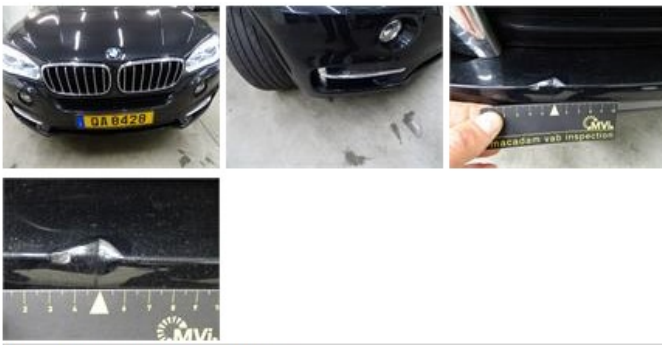

BMW X5: QA8428			
Vinnumber:	WBAKS410600H54500	Versionname:	X5 3.0dAS xDrive30 258PK Aut.
First Registrationdate:	20/10/2014	Fiscalpower:	
Expertise Mileage:	170817	Power Kw:	190
Bodytype:	SUV	Body color:	Black
Gearbox:	Automatic	Paint type:	Metallic
Transmission:		Rims summer:	Aluminium
Fueltype:	Diesel	Oil level:	OK
Battery functioning:	Yes	Parking lot:	2724
Number of doors:	5		
Number of seats:	5		
Number head rests:	5		
Rims summer:	Aluminium		
Category:	Passenger Car		
Oil level:	OK		

Options			
Radio CD		Seats electric F L	
Windows electric F		Seats electric F R	
Windows electric R		Sun Roof electric	
Cruise Control		Panoramic roof	
Steering wheel multifunctional		Central consol F	
Seats F heated		Luggage cover	
Radio multimedia		Front parking sensors	
Type of headlighting	Headlighting LED	Rear parking sensors	
Type of GPS	GPS big screen color	Type of Tow bar	No Tow bar
Type of Lining	Lining leather		
Type of climate control	Autom climate control		
Head-up Display			
Sport seats			

Degree of wear				
	275/40/20/106 W LightMetal			
Summer tyres:	Fr.L.	Continental: 5 mm	Fr.R.	Continental: 5 mm
	Re.L.	Continental: 4 mm	Re.R.	Continental: 4 mm

Assistance equipment	
Total cost ex VAT	1062,72
Bumper F, Dent(s) and scratch(es), LI - Repair and paint (complete)	254,16