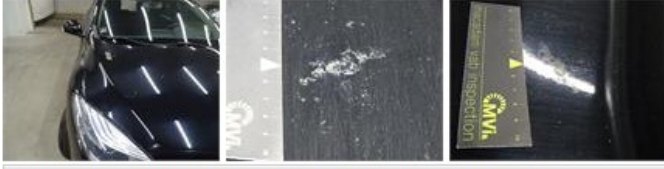

Wing R L, Dent(s), Acceptable 0,00

No pictures to display

Bumper R, Dent(s), E - Replace 415,20

Wing R R, Dent(s), PDR - Paintless dent repair 63,00

Bonnet, Chemical polution, LI - Repair and paint (complete) 290,08