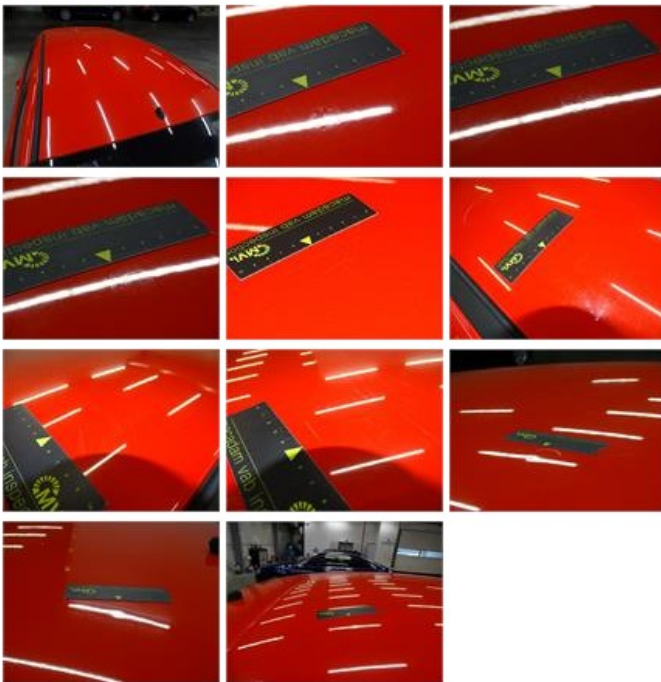

0,00

Reflector, Broken, E - Replace

0,00