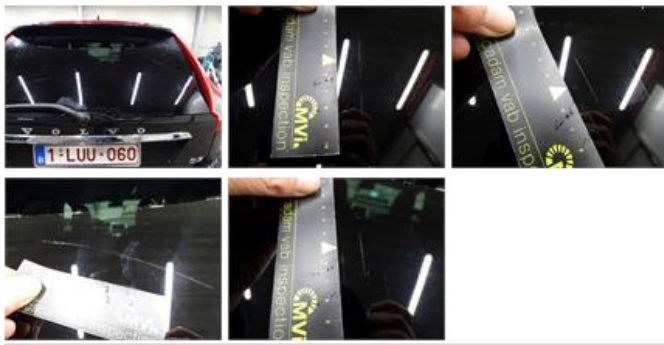

Wing R L, Scratch(es), Acceptable 0,00

No pictures to display

Alloy rim F L polished, Scratch(es), LI - Repair and paint (complete) 95,00