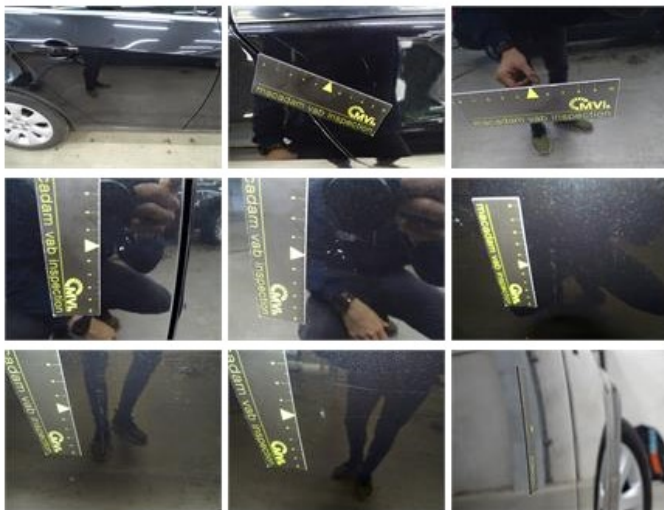

Door R L, Scratch(es), Acceptable

0,00

No pictures to display

Alloy rim R L, Scratch(es), Acceptable

0,00

No pictures to display

Protection plate M, Deformed / Strained, E - Replace

74,00

Door R R, Dent(s) and scratch(es), LI - Repair and paint (complete)

318,35

Bumper F, Scratch(es), LI - Repair and paint (complete)

211,80

Bonnet, Bad repair, Acceptable 0,00

Door F R, Scratch(es), Acceptable 0,00