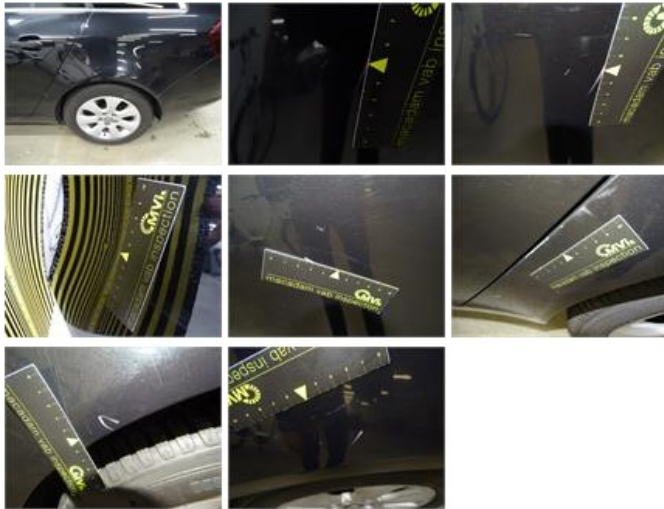

Degree of wear

225/55/17/101 V LightMetal				
Winter tyres:	Fr.L.	Vredestein: 6 mm	Fr.R.	Vredestein: 6 mm
	Re.L.	Kleber: 7 mm	Re.R.	Kleber: 7 mm

Assistance equipment

Repair kit	Yes	Compressor	Yes
Number of charging cables (normal)	0		
Number of charging cables (rapid charge)	0		

Total cost ex VAT 2111,67

Windscreen, Scratch(es), Acceptable 0,00

Wing R L, Dent(s) and scratch(es), LI - Repair and paint (complete)

308,20

Roof, Chemical polution, 67 - Polish

0,00

No pictures to display