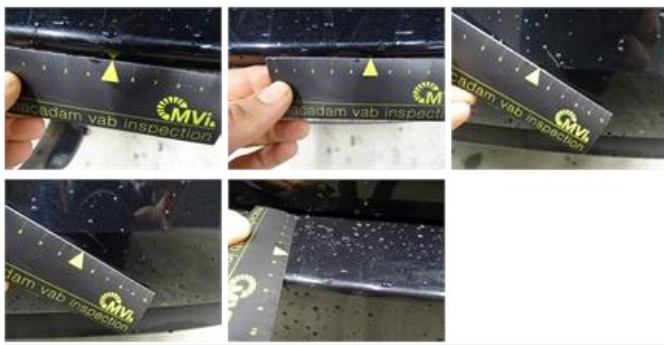

Degree of wear

205/55/16/91 V Steel				
Summer tyres:	Fr.L.	Dunlop: 4 mm	Fr.R.	Dunlop: 4 mm
	Re.L.	Other: 5 mm	Re.R.	Other: 5 mm

Assistance equipment

Spare wheel	Yes	Jack	Yes
Number of charging cables (normal)	0		
Number of charging cables (rapid charge)	0		

Bumper F, Scratch(es), Acceptable 0,00

No pictures to display

Seat cover F L, Worn, Acceptable 0,00

Wing R R, Dent(s) and scratch(es), LI - Repair and paint (complete) 308,20

Wheel cover F R, Scratch(es), E - Replace 30,00

Bumper R, Scratch(es), LI - Repair and paint (complete) 211,80

Door F L, Scratch(es), Acceptable 0,00

No pictures to display

Sill outer R, Dent(s) and scratch(es), LI - Repair and paint (complete) 358,50