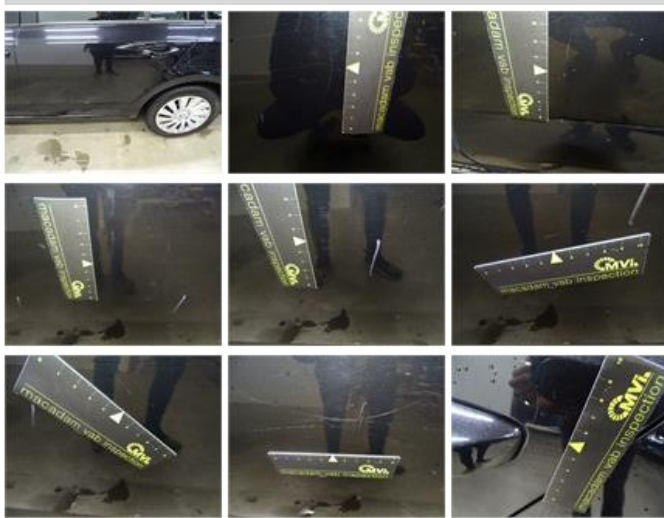

Bumper F, Scratch(es), Acceptable 0,00

No pictures to display

Seat cover F L, Worn, Acceptable 0,00

Wing R R, Dent(s) and scratch(es), LI - Repair and paint (complete) 308,20

Wheel cover F R, Scratch(es), E - Replace 30,00

Bumper R, Scratch(es), LI - Repair and paint (complete) 211,80

Door F L, Scratch(es), Acceptable 0,00

No pictures to display

Sill outer R, Dent(s) and scratch(es), LI - Repair and paint (complete) 358,50

Rearview mirror housing R, Scratch(es), LI - Repair and paint (complete) 115,56

Door F R, Bad repair, Acceptable 0,00

Tailgate, Scratch(es), Acceptable 0,00

No pictures to display

Door R L, Scratch(es), LI - Repair and paint (complete) 318,35

Wing R L, Scratch(es), LI - Repair and paint (complete) 308,20

Bonnet, Scratch(es), Acceptable 0,00

No pictures to display

Door R R, Dent(s) and scratch(es), LI - Repair and paint (complete) 318,35

Rear window, Scratch(es), E - Replace 0,00