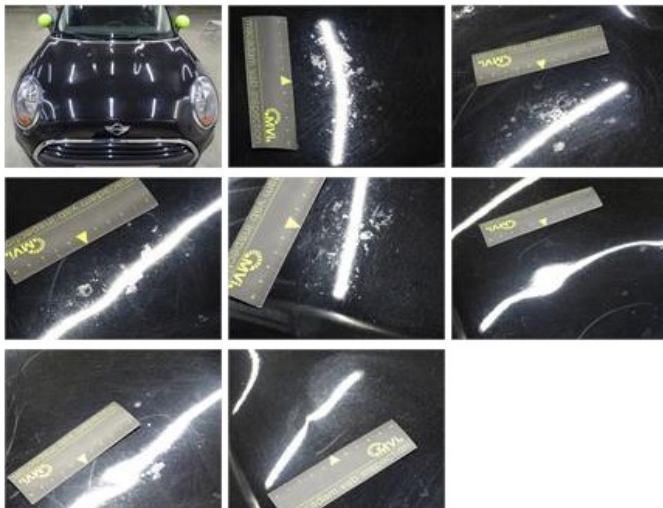

Total cost ex VAT	2886,77
Sill trim R, Scratch(es), Smart repair	110,64

Tailgate, Scratch(es), Acceptable 0,00

No pictures to display

Alloy rim R R, Scratch(es), LI - Repair and paint (complete) 95,00

Bumper R, Dent(s) and scratch(es), LI - Repair and paint (complete) 211,80

Bumper F, Scratch(es), Acceptable 0,00

No pictures to display

Bonnet, Chemical polution, LI - Repair and paint (complete) 314,08

Roof, Chemical polution, LI - Repair and paint (complete) 481,50

Alloy rim F R, Scratch(es), LI - Repair and paint (complete) 95,00