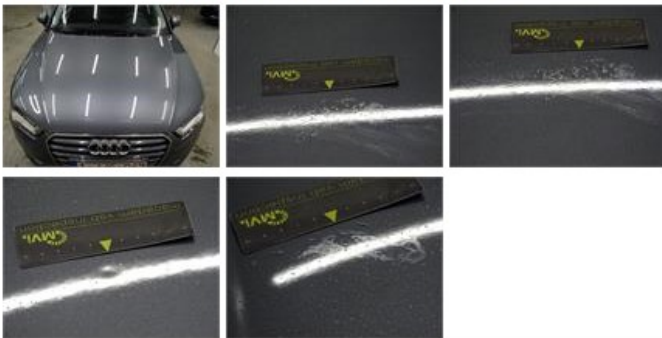

No pictures to display

Alloy rim F L, Scratch(es), LI - Repair and paint (complete) 95,00

Alloy rim F R, Scratch(es), LI - Repair and paint (complete) 95,00

Door R L, Dent(s), PDR - Paintless dent repair 63,00

Door F L, Scratch(es), Acceptable 0,00

No pictures to display

Door R R, Repaired, Acceptable 0,00

No pictures to display

Bonnet, Chemical polution, LI - Repair and paint (complete) 290,08

Bumper F, Scratch(es), Acceptable 0,00