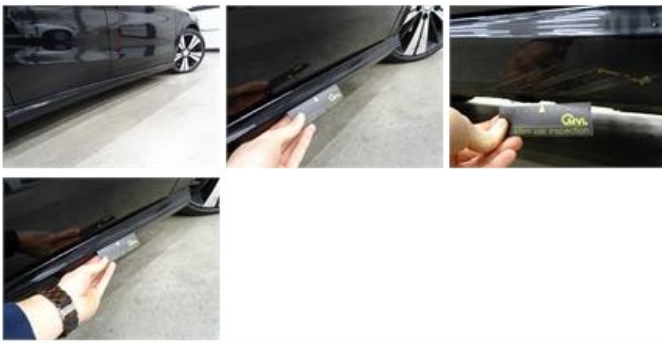

Alloy rim F L polished, Scratch(es), Acceptable 0,00

No pictures to display

Wing R L, Dent(s) and scratch(es), LI - Repair and paint (complete) 308,20

Tailgate, Scratch(es), Acceptable 0,00

No pictures to display

Bumper F, Scratch(es), LI - Repair and paint (complete) 211,80

Door F R, Scratch(es), Acceptable 0,00

No pictures to display

Door F L, Scratch(es), Acceptable 0,00

No pictures to display

Alloy rim R R polished, Scratch(es), LI - Repair and paint (complete) 95,00

Door R L, Dent(s) and scratch(es), Acceptable 0,00

No pictures to display

Alloy rim F R polished, Scratch(es), LI - Repair and paint (complete) 95,00