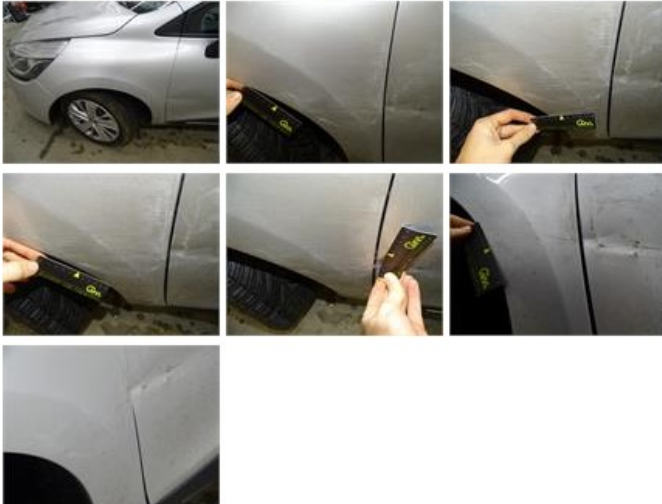

Wing F L, Dent(s) and scratch(es), LI - Repair and paint (complete) 176,14