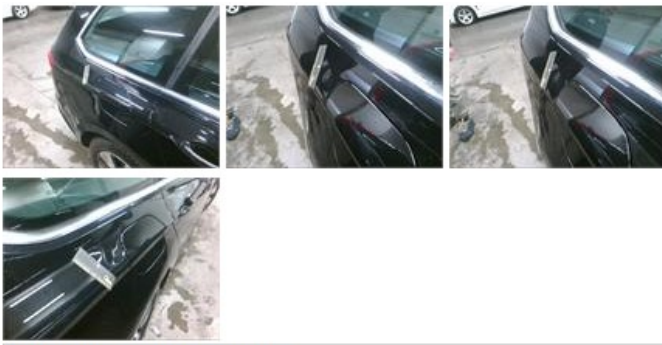

Roof pillar R, Dent(s), Acceptable 0,00

No pictures to display

Door moulding Lower F R, Deformed / Strained, E - Replace 114,00