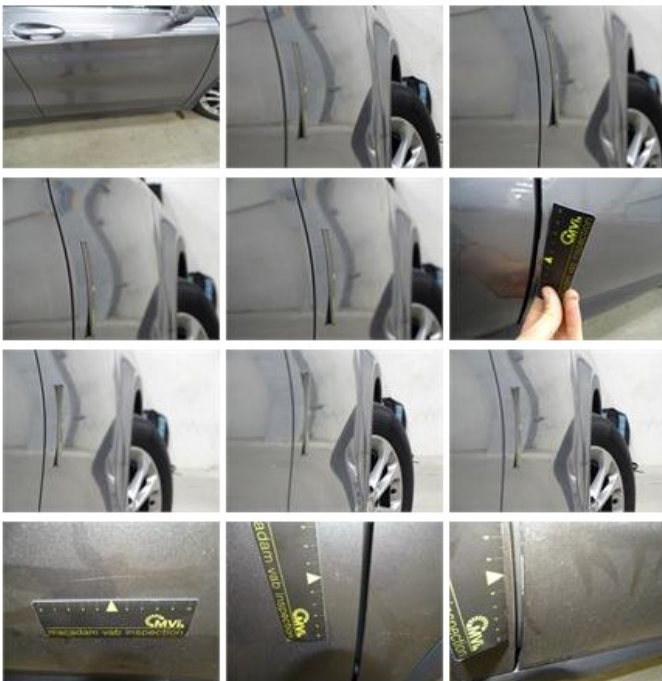

No pictures to display

Rear window, Scratch(es), Acceptable 0,00

Alloy rim F L, Scratch(es), LI - Repair and paint (complete)

95,00

Alloy rim R L, Scratch(es), LI - Repair and paint (complete)

95,00

Door F R, Dent(s) and scratch(es), LI - Repair and paint (complete)

382,02

Door F L, Scratch(es), Acceptable

0,00

No pictures to display

Tailgate, Scratch(es), Acceptable

0,00

No pictures to display

Wing R R, Bad repair, Acceptable