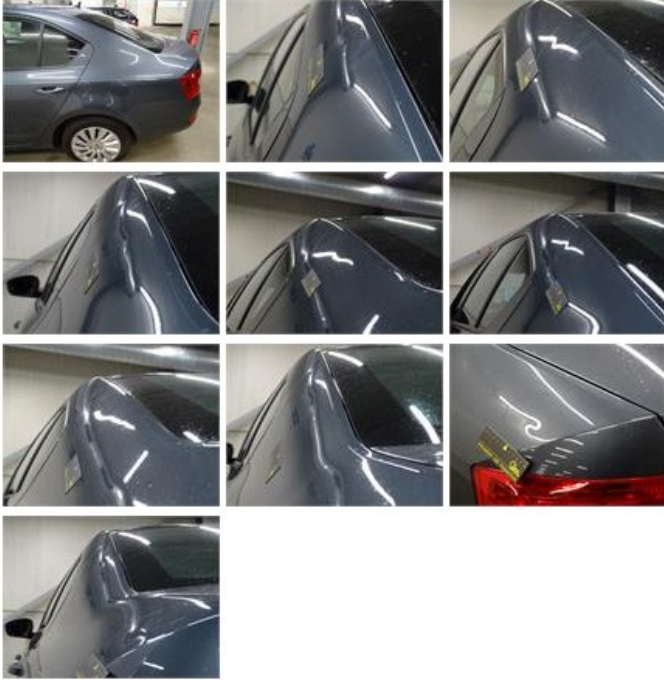

Wing R R, Dent(s), PDR - Paintless dent repair

63,00