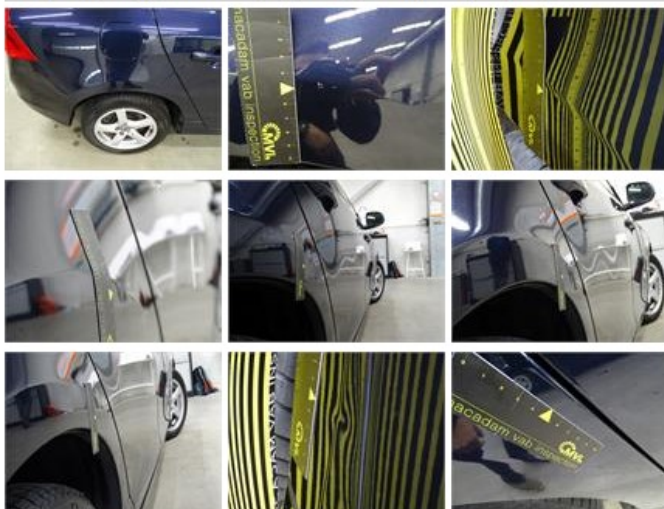

0,00

Bumper R, Scratch(es), LI - Repair and paint (complete)

211,80

Tailgate, Scratch(es), Acceptable

0,00

No pictures to display

Wing R R, Dent(s) and scratch(es), LI - Repair and paint (complete)

0,00

Wing F L, Scratch(es), Acceptable 0,00

No pictures to display

Rear spoiler, Dent(s), LI - Repair and paint (complete) 115,56

Door R L, Scratch(es), Acceptable 0,00

No pictures to display

Wing F R, Bad repair, Acceptable 0,00