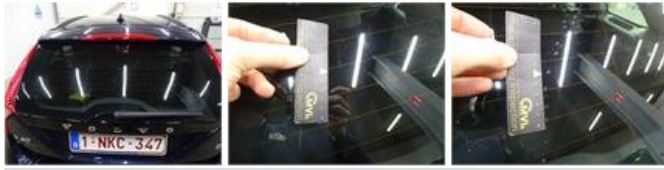

Roof, Chemical polution, LI - Repair and paint (complete)

0,00