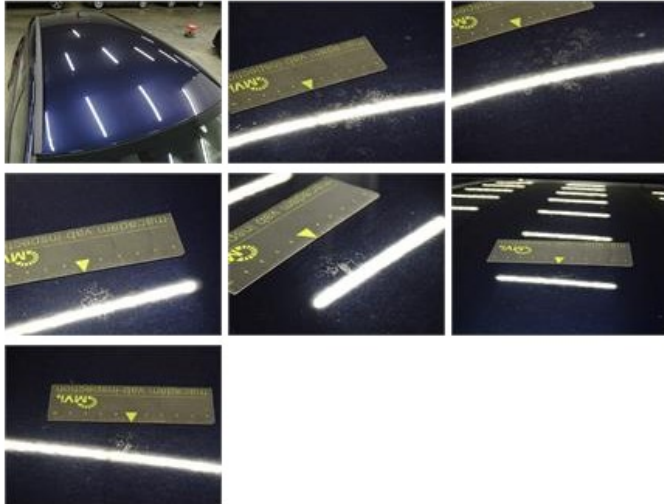

Total cost ex VAT		539,16
Bonnet, Chemical polution, 67 - Polish		0,00
<i>No pictures to display</i>		
Door panel R L, Scratch(es), Acceptable		0,00

Rear window, Scratch(es), Acceptable

0,00

Roof, Chemical polution, LI - Repair and paint (complete)

0,00

Bumper R, Scratch(es), LI - Repair and paint (complete)

211,80

Tailgate, Scratch(es), Acceptable

0,00

No pictures to display

Wing R R, Dent(s) and scratch(es), LI - Repair and paint (complete)

0,00