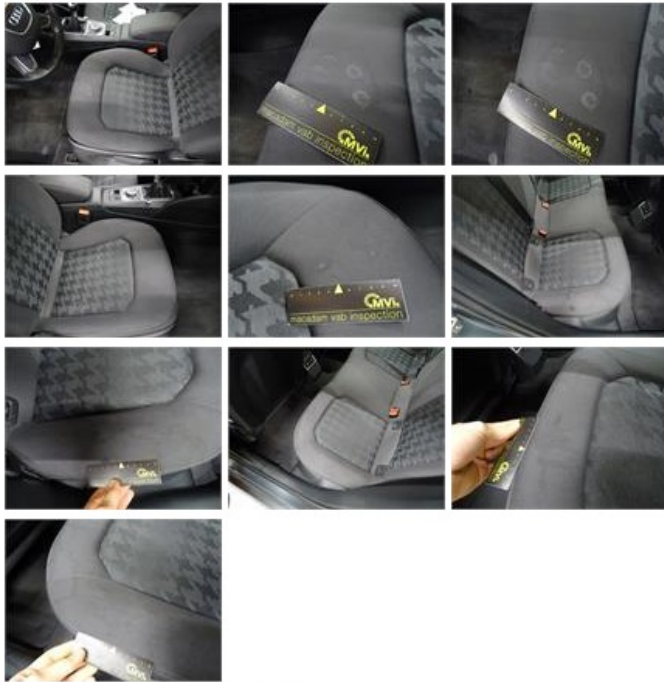

Degree of wear

205/55/16/91 W LightMetal				
Summer tyres:	Fr.L.	Continental: 7 mm	Fr.R.	Continental: 7 mm
	Re.L.	Michelin: 5 mm	Re.R.	Michelin: 5 mm

Assistance equipment

Repair kit	Yes	Compressor	Yes
Number of charging cables (normal)	0		
Number of charging cables (rapid charge)	0		

Total cost ex VAT	211,80
Rear window, Scratch(es), Acceptable	0,00

Bonnet, Stone chip(s), Acceptable 0,00

No pictures to display

Alloy rim F R, Scratch(es), Acceptable 0,00

No pictures to display

Interior, Stain, Acceptable 0,00

Bumper F, Scratch(es), Acceptable 0,00

No pictures to display

Bumper R, Dent(s) and scratch(es), LI - Repair and paint (complete) 211,80

Roof, Scratch(es), 67 - Polish 0,00

No pictures to display

Windscreen, Stone chip(s), Acceptable 0,00