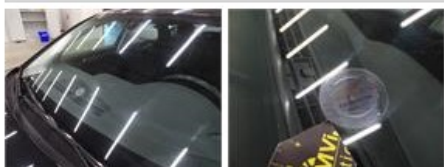

Bumper F, Crack, Le - Replace and paint

0,00