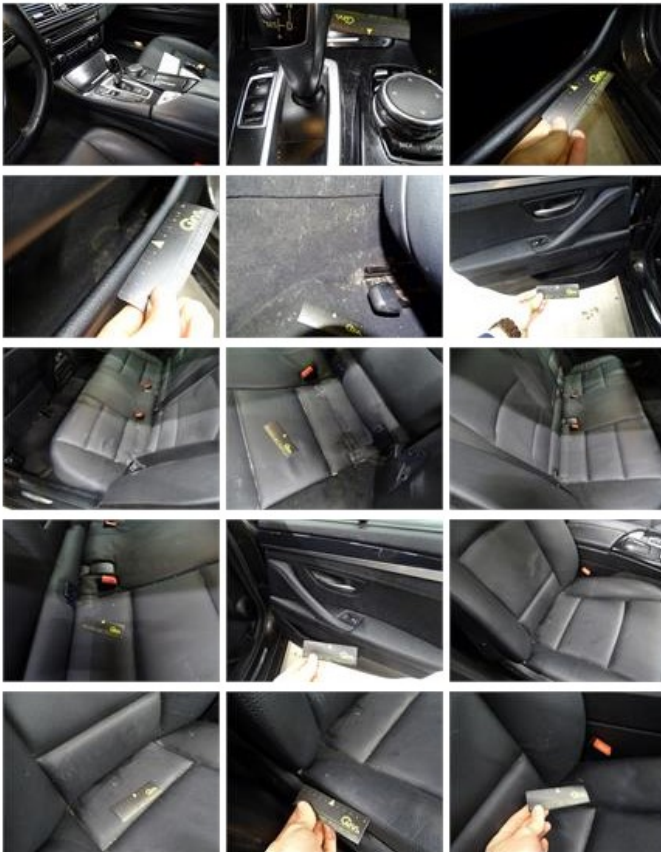

Alloy rim F L, Scratch(es), LI - Repair and paint (complete)

95,00

Door R R, Dent(s) and scratch(es), Acceptable

0,00

No pictures to display

Alloy rim R L, Scratch(es), LI - Repair and paint (complete)

95,00

Wing R L, Dent(s) and scratch(es), LI - Repair and paint (complete)

369,84

Interior, Dirty, Cleaning

50,00

Door R L, Scratch(es), Acceptable

0,00

No pictures to display

Wing R R, Dent(s) and scratch(es), LI - Repair and paint (complete)