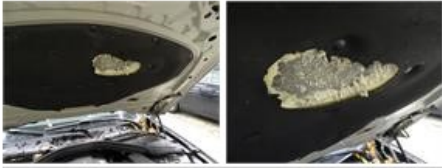

Bonnet, Chemical polution, Acceptable	0,00

No pictures to display

Wing R L, Scratch(es), Acceptable	0,00

No pictures to display

Door R L, Scratch(es), Acceptable	0,00

No pictures to display