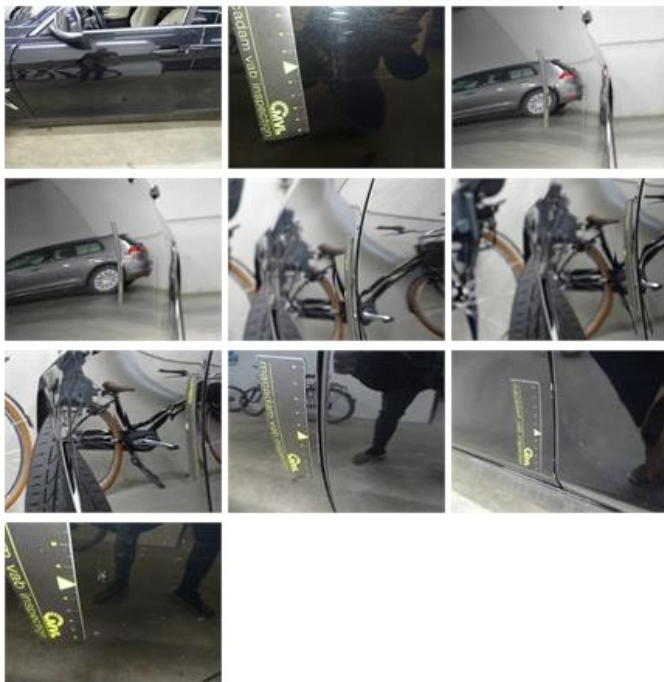

Degree of wear

225/50/17/94 W LightMetal				
Summer tyres:	Fr.L.	Bridgestone: 4 mm	Fr.R.	Bridgestone: 4 mm
	Re.L.	Michelin: 4 mm	Re.R.	Michelin: 4 mm

Assistance equipment

Repair kit	Yes	Compressor	Yes
Number of charging cables (normal)	0		
Number of charging cables (rapid charge)	0		

Door F L, Dent(s) and scratch(es), LI - Repair and paint (complete) 382,02

Bumper R, Scratch(es), Acceptable 0,00

No pictures to display

Bumper F, Scratch(es), Acceptable 0,00

No pictures to display

Alloy rim F R, Scratch(es), LI - Repair and paint (complete) 95,00