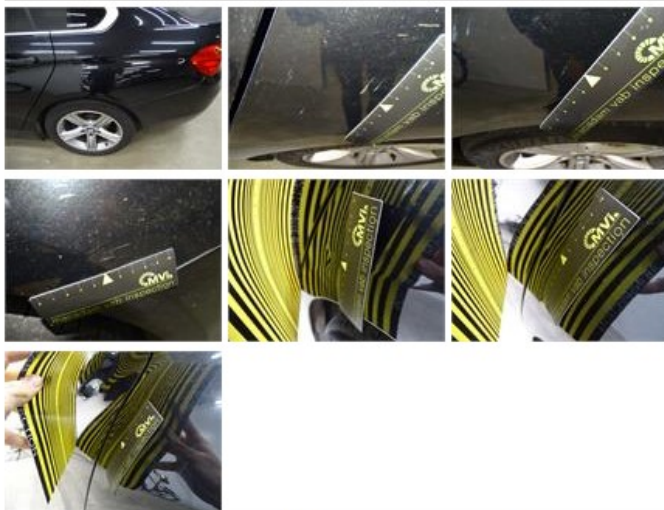

Sill outer R, Scratch(es), Acceptable 0,00

No pictures to display

Wing R R, Scratch(es), Acceptable 0,00

No pictures to display

Door F R, Dent(s) and scratch(es), LI - Repair and paint (complete) 382,02

Tailgate, Chemical pollution, 67 - Polish 0,00

No pictures to display

Backrest cover F L, Worn, Acceptable 0,00

Rocker panel inner R R, Dent(s), LI - Repair and paint (complete) 115,56

No pictures to display

Alloy rim F L, Scratch(es), LI - Repair and paint (complete) 95,00

Wing R L, Dent(s) and scratch(es), LI - Repair and paint (complete) 369,84

Door R R, Dent(s) and scratch(es), LI - Repair and paint (complete) 382,02

Door R L, Dent(s) and scratch(es), Acceptable 0,00

No pictures to display