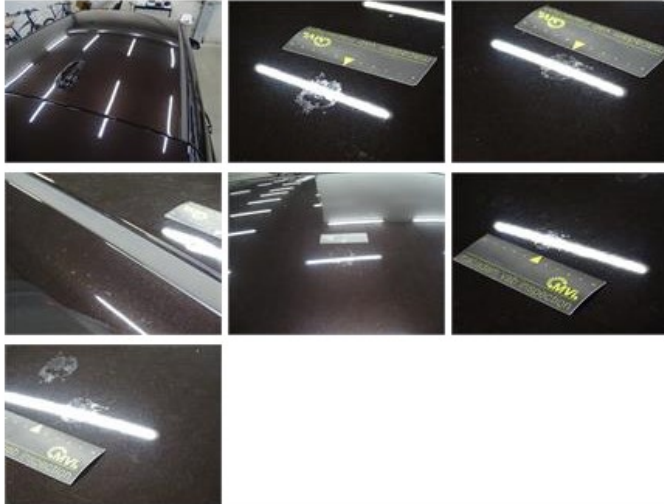

No pictures to display

Tailgate, Scratch(es), Acceptable 0,00

No pictures to display

Door F L, Scratch(es), Acceptable 0,00

No pictures to display

Wing R R, Deformed / Strained, LI - Repair and paint (complete) 356,20

Rear window, Scratch(es), Acceptable 0,00

Alloy rim R R, Scratch(es), Acceptable 0,00

No pictures to display

Bumper F, Scratch(es), Acceptable 0,00

No pictures to display

Roof, Chemical polution, LI - Repair and paint (complete) 481,50