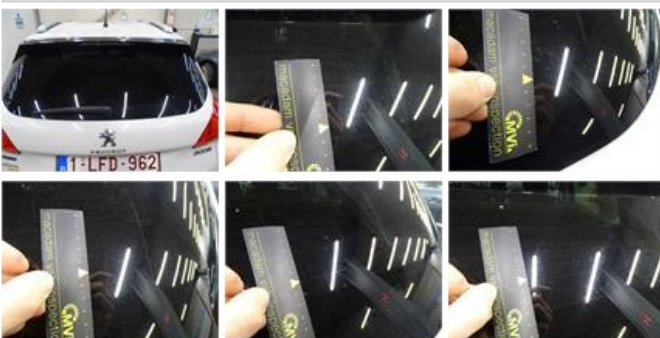

Alloy rim F R polished, Scratch(es), LI - Repair and paint (complete)

95,00

Bumper F, Stone chip(s), Acceptable

0,00

No pictures to display

Door F R, Dent(s), PDR - Paintless dent repair

63,00

Windscreen, Scratch(es), Acceptable

0,00

Bonnet, Dent(s), PDR - Paintless dent repair

63,00

Wing R L, Repaired, Acceptable

0,00

No pictures to display

Roof, Dent(s), PDR - Paintless dent repair

162,00

Door F L, Scratch(es), Acceptable

0,00

No pictures to display

Rear window, Scratch(es), E - Replace

370,00