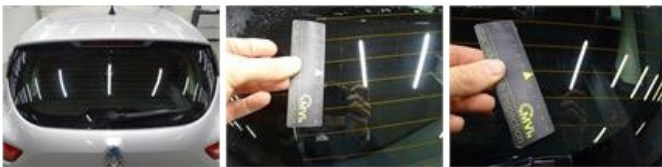

No pictures to display

Wheel cover F L, Scratch(es), E - Replace 24,00

Rear window, Scratch(es), Acceptable 0,00

Roof, Chemical pollution, LI - Repair and paint (complete) 385,20

Bonnet, Dent(s) and scratch(es), LI - Repair and paint (complete) 232,06