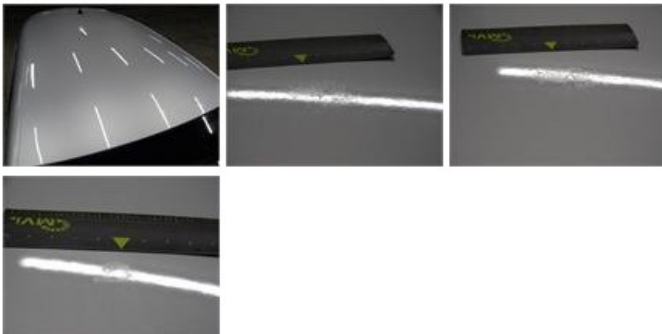

No pictures to display

Wheel cover F L, Scratch(es), E - Replace 24,00

Rear window, Scratch(es), Acceptable 0,00

Roof, Chemical pollution, LI - Repair and paint (complete) 385,20

Bonnet, Dent(s) and scratch(es), LI - Repair and paint (complete) 232,06