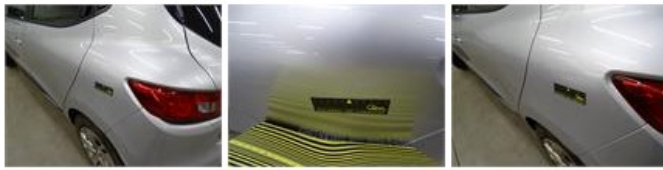

Bumper F, Scratch(es), LI - Repair and paint (complete) 169,44