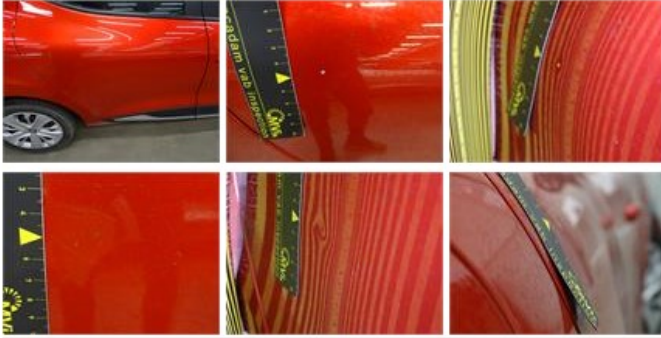

Instrument panel cover, Missing, E - Replace 5,00

Bonnet, Dent(s), PDR - Paintless dent repair 181,80

Roof, Bad repair, Acceptable 0,00

Rear spoiler, Dent(s), Acceptable 0,00

No pictures to display

Door R R, Dent(s) and scratch(es), LI - Repair and paint (complete) 254,68

Door F L, Scratch(es), Acceptable 0,00

No pictures to display

Bumper R, Scratch(es), Acceptable 0,00

No pictures to display

Ignition key, Missing, E - Replace 150,00

No pictures to display

Wheel cover R L, Scratch(es), E - Replace 24,00