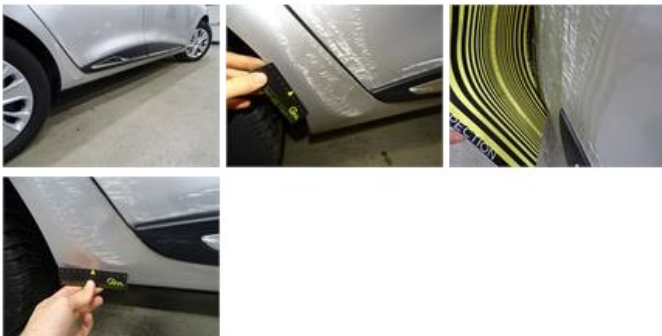

No pictures to display

Windscreen, Scratch(es), Acceptable 0,00

Wing R R, Dent(s) and scratch(es), LI - Repair and paint (complete) 246,56

Bonnet, Dent(s), Acceptable 0,00

No pictures to display

Sill outer R, Dent(s) and scratch(es), LI - Repair and paint (complete) 248,40