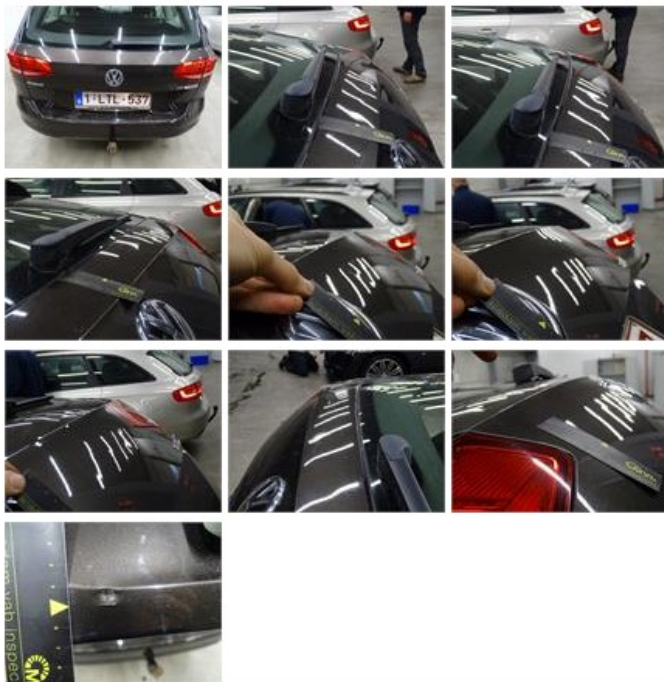

Wing R R, Bad repair, Acceptable

0,00

Tailgate, Dent(s) and scratch(es), LI - Repair and paint (complete)

301,68

Door R L, Scratch(es), Acceptable

0,00

No pictures to display

Rocker panel inner R R, Dent(s), LI - Repair and paint (complete)