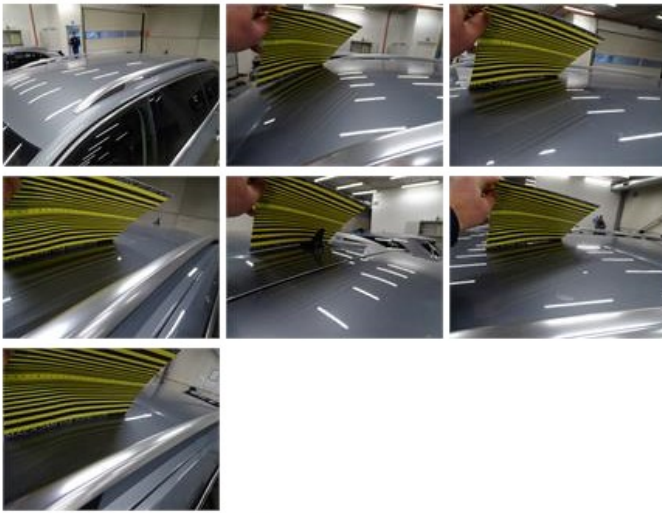

Degree of wear

215/55/17/92 MS LightMetal				
Winter tyres:	Fr.L.	Michelin: 4 mm	Fr.R.	Michelin: 4 mm
	Re.L.	Michelin: 5 mm	Re.R.	Michelin: 5 mm

Assistance equipment

Spare wheel	Yes	Jack	Yes
Total cost ex VAT			1072,18
Roof, Hail damage, PDR - Hail			0,00