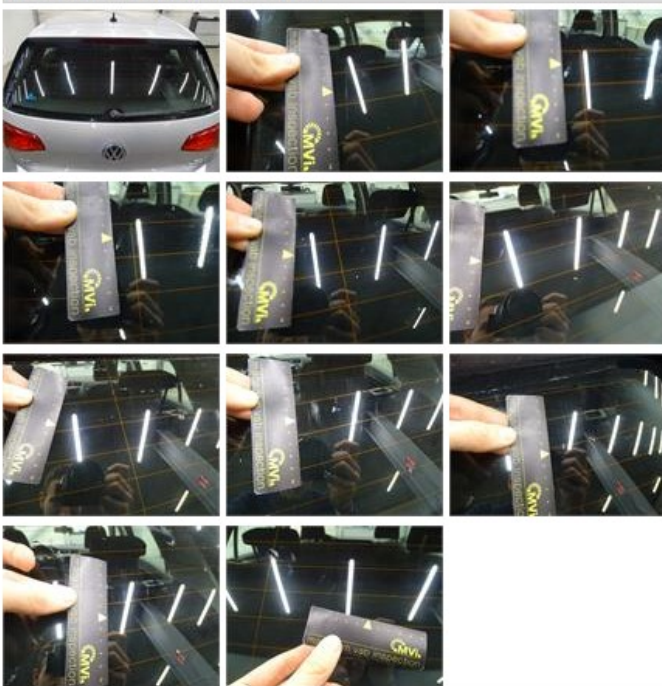

Seat cover F R, Stain, Cleaning 25,00