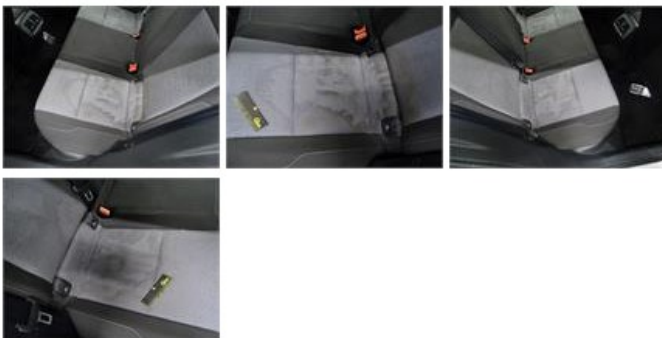

Bonnet, Stone chip(s), Acceptable 0,00