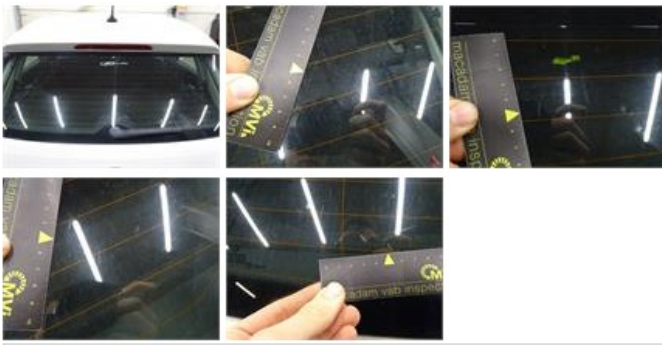

Backrest cover F L, Worn, Acceptable 0,00