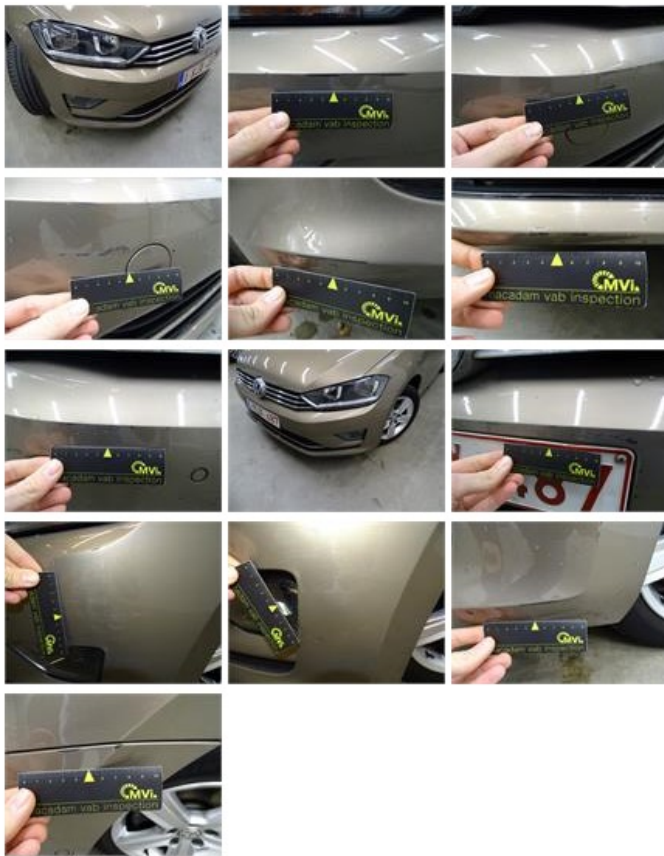

No pictures to display

Engine protective plate, Deformed / Strained, E - Replace 74,00

Bumper R, Scratch(es), LI - Repair and paint (complete) 211,80

Alloy rim F R, Scratch(es), LI - Repair and paint (complete) 95,00

Door R R, Dent(s) and scratch(es), LI - Repair and paint (complete) 318,35

Bumper F, Scratch(es), LI - Repair and paint (complete) 211,80

Wing F R, Repaired, Acceptable 0,00

No pictures to display

Windscreen, Scratch(es), E - Replace 487,20