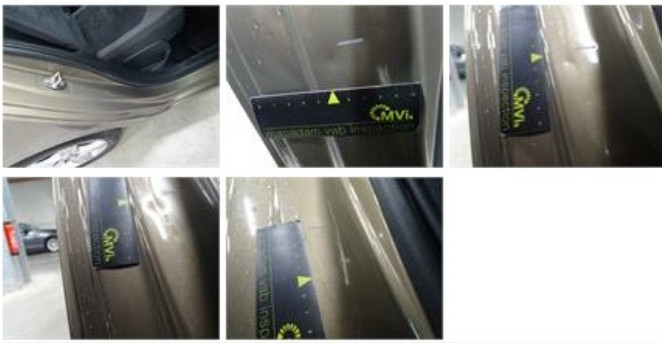

Wing R L, Scratch(es), Acceptable 0,00

No pictures to display

Engine protective plate, Deformed / Strained, E - Replace 74,00