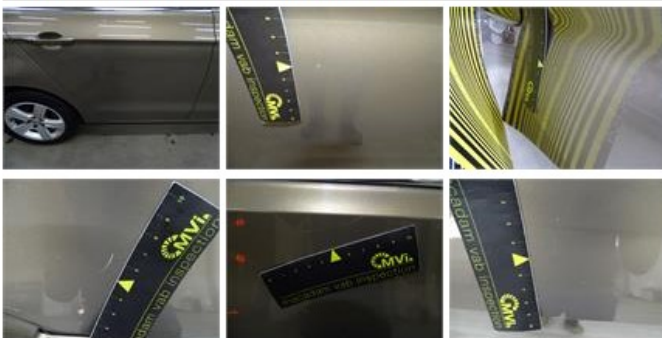

No pictures to display

Engine protective plate, Deformed / Strained, E - Replace 74,00

Bumper R, Scratch(es), LI - Repair and paint (complete) 211,80

Alloy rim F R, Scratch(es), LI - Repair and paint (complete) 95,00

Door R R, Dent(s) and scratch(es), LI - Repair and paint (complete) 318,35

Bumper F, Scratch(es), LI - Repair and paint (complete) 211,80

Wing F R, Repaired, Acceptable 0,00

No pictures to display

Windscreen, Scratch(es), E - Replace 487,20