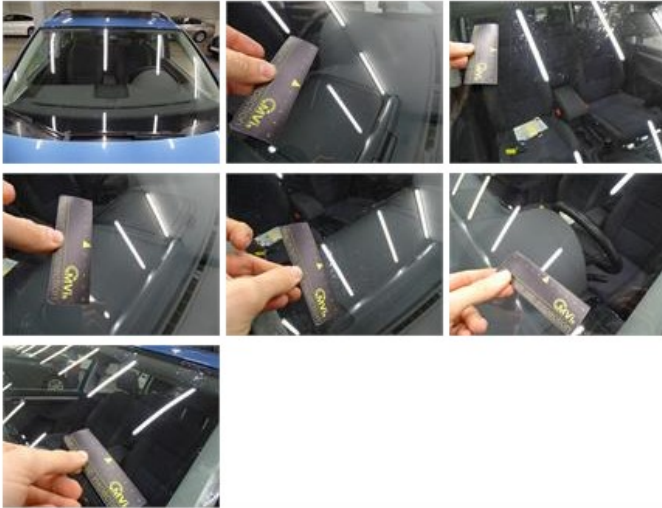

Windscreen, Scratch(es), Acceptable 0,00