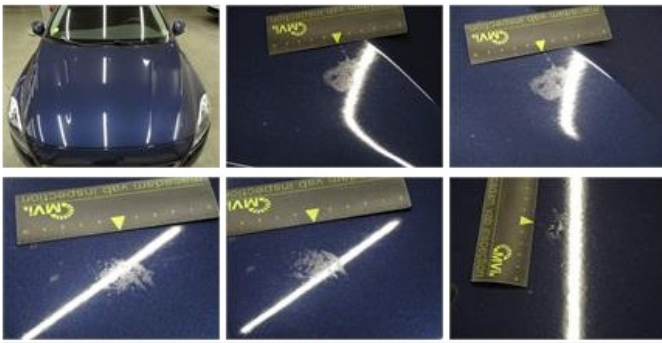

Wing R L, Dent(s) and scratch(es), LI - Repair and paint (complete) 308,20