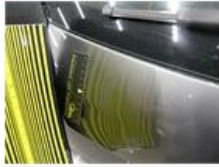

Wing R R, Repaired, Acceptable 0,00