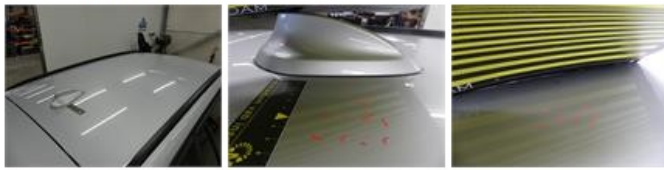

Bumper R, Scratch(es), LI - Repair and paint (complete)

211,80