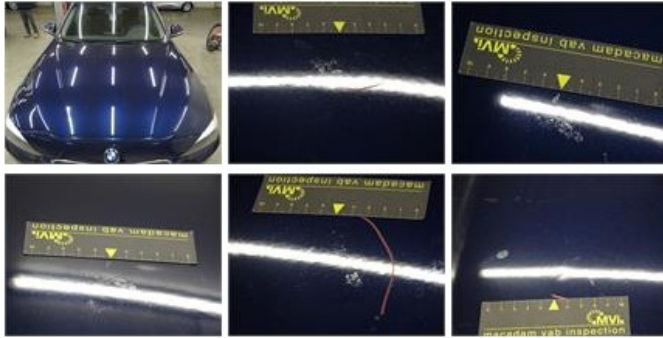

**Degree of wear**

<b>205/60/16/92 W LightMetal</b>				
Summer tyres:	Fr.L.	<b>Bridgestone: 5 mm</b>	Fr.R.	<b>Bridgestone: 5 mm</b>
	Re.L.	<b>Bridgestone: 4 mm</b>	Re.R.	<b>Bridgestone: 4 mm</b>

**Assistance equipment**

Bumper R, Scratch(es), Acceptable 0,00

No pictures to display

Bonnet, Chemical polution, LI - Repair and paint (complete) 290,08

Door R L, Scratch(es), Acceptable 0,00

No pictures to display

Door F R, Scratch(es), Acceptable 0,00

No pictures to display

Door R R, Chemical polution, LI - Repair and paint (complete) 318,35

Roof, Chemical polution, LI - Repair and paint (complete) 505,50

Tailgate, Dent(s) and scratch(es), Acceptable 0,00