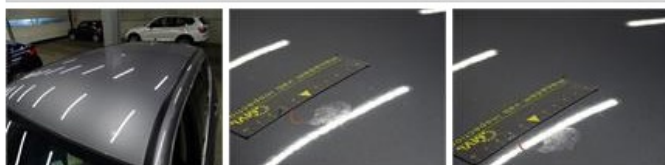

Options			
Radio CD		Central consol F	
Windows electric F		Luggage cover	
Cruise Control		Front parking sensors	
Steering wheel multifunctional		Rear parking sensors	
Radio multimedia		Type of Tow bar	No Tow bar
Type of headlighting	Headlighting Halogen		
Type of GPS	No GPS		
Type of Lining	Lining leather		
Type of climate control	Autom climate control		

Limited Technical Inspection			
Airco functioning	OK	Battery functioning	Yes
Tires wear profile	OK	Power steering	Yes
Idle position	OK	Sound engine	OK
Engine startingtime	OK	Clutch test	OK
Exhaust gass	OK	Wiper fluid level	OK
Handbrake	OK	Transmission	OK
		Lighting	OK
		Wiperblades	OK

Degree of wear				
Winter tyres:	245/50/18/100 H LightMetal			
	Fr.L.	Pirelli: 5 mm	Fr.R.	Pirelli: 5 mm
	Re.L.	Pirelli: 5 mm	Re.R.	Pirelli: 5 mm

Assistance equipment			
Number of charging cables (normal)	0	Runflat	Yes
Number of charging cables (rapid charge)	0		

Total cost ex VAT	0,00
Roof, Chemical polution, 67 - Polish	0,00