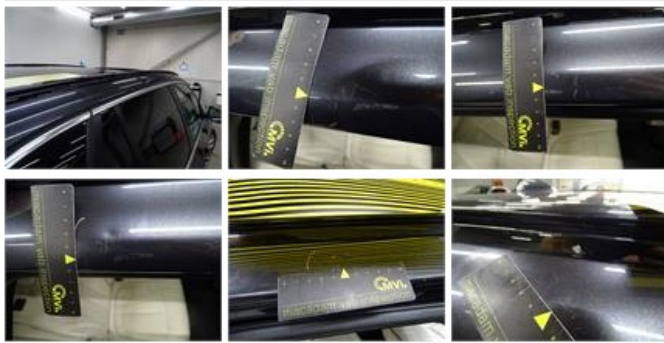

Alloy rim F L, Scratch(es), LI - Repair and paint (complete) 95,00

Door F L, Dent(s) and scratch(es), Acceptable 0,00

No pictures to display

Bumper R, Dent(s) and scratch(es), LI - Repair and paint (complete) 254,16

Roof rail R, Dent(s), Acceptable 0,00

No pictures to display

Tailgate, Scratch(es), Acceptable 0,00

No pictures to display

Roof pillar R, Dent(s) and scratch(es), LI - Repair and paint (complete) 264,22

Ignition key, Missing, E - Replace 150,00

No pictures to display

Door F R, Dent(s) and scratch(es), LI - Repair and paint (complete) 382,02

Bumper cover R M, Scratch(es), Smart repair 110,64

Roof rail L, Dent(s), Acceptable 0,00

No pictures to display