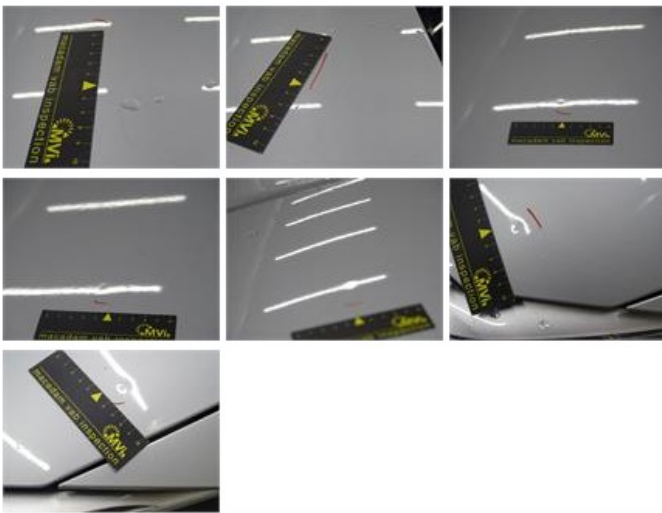

Degree of wear

225/45/18/95 V LightMetal				
Winter tyres:	Fr.L.	Michelin: 6 mm	Fr.R.	Michelin: 6 mm
	Re.L.	Goodyear: 7 mm	Re.R.	Goodyear: 7 mm

Assistance equipment

Number of charging cables (normal)	0
Number of charging cables (rapid charge)	0

Rear window, Scratch(es), E - Replace 0,00

Wing R L, Scratch(es), Acceptable 0,00

No pictures to display

Bonnet, Dent(s) and scratch(es), LI - Repair and paint (complete) 290,08

Bumper F, Scratch(es), Acceptable 0,00