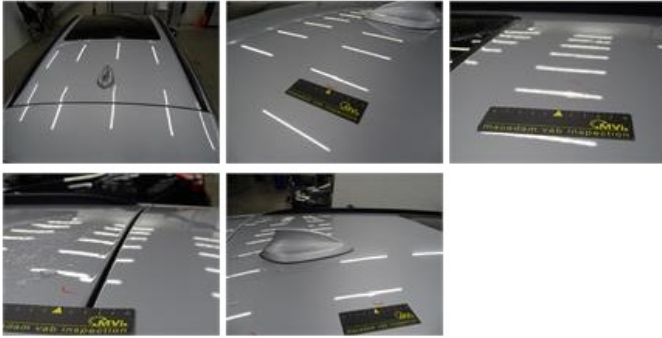

Roof, Hail damage, PDR - Hail 0,00