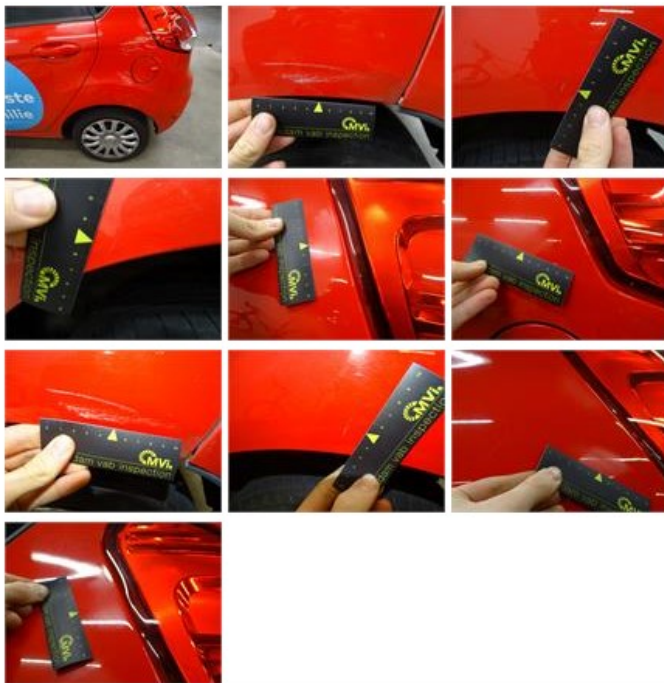

FORD Fiesta: 1ETY929

Vinnumber:	WF0DXGAKDDM76727	Versionname:	FIESTA BER Trend DPF 75PK SPECIMEN
First Registrationdate:	20/03/2013	Fiscalpower:	
Expertise Mileage:	68893	Power Kw:	55
Bodytype:		Body color:	Red
Gearbox:	MAN 5 VIT	Paint type:	Opaque
Transmission:	Front	Rims summer:	Steel
Fueltype:	Diesel	Oil level:	OK
Battery functioning:	Yes	Parking lot:	1514
Number of doors:	5		
Number of seats:	5		
Number head rests:	4		
Rims summer:	Steel		
Category:	Passenger Car		
Oil level:	OK		

Degree of wear

195/50/15/82 H Steel				
Summer tyres:	Fr.L.	Hankook: 5 mm	Fr.R.	Hankook: 5 mm
	Re.L.	Hankook: 4 mm	Re.R.	Hankook: 4 mm

Assistance equipment

Repair kit	Yes	Compressor	Yes
Number of charging cables (normal)	0		
Number of charging cables (rapid charge)	0		

Total cost ex VAT	0,00
Bodywork, Scratch(es), 67 - Polish	0,00

Wheel cover R R, Scratch(es), E - Replace

0,00

Door F R, Scratch(es), Acceptable

0,00

No pictures to display

Wing R L, Scratch(es), LI - Repair and paint (complete)

0,00

Wheel cover R L, Scratch(es), E - Replace

0,00

Door F L, Scratch(es), Acceptable

0,00

No pictures to display

Boot cover, Missing, E - Replace

0,00