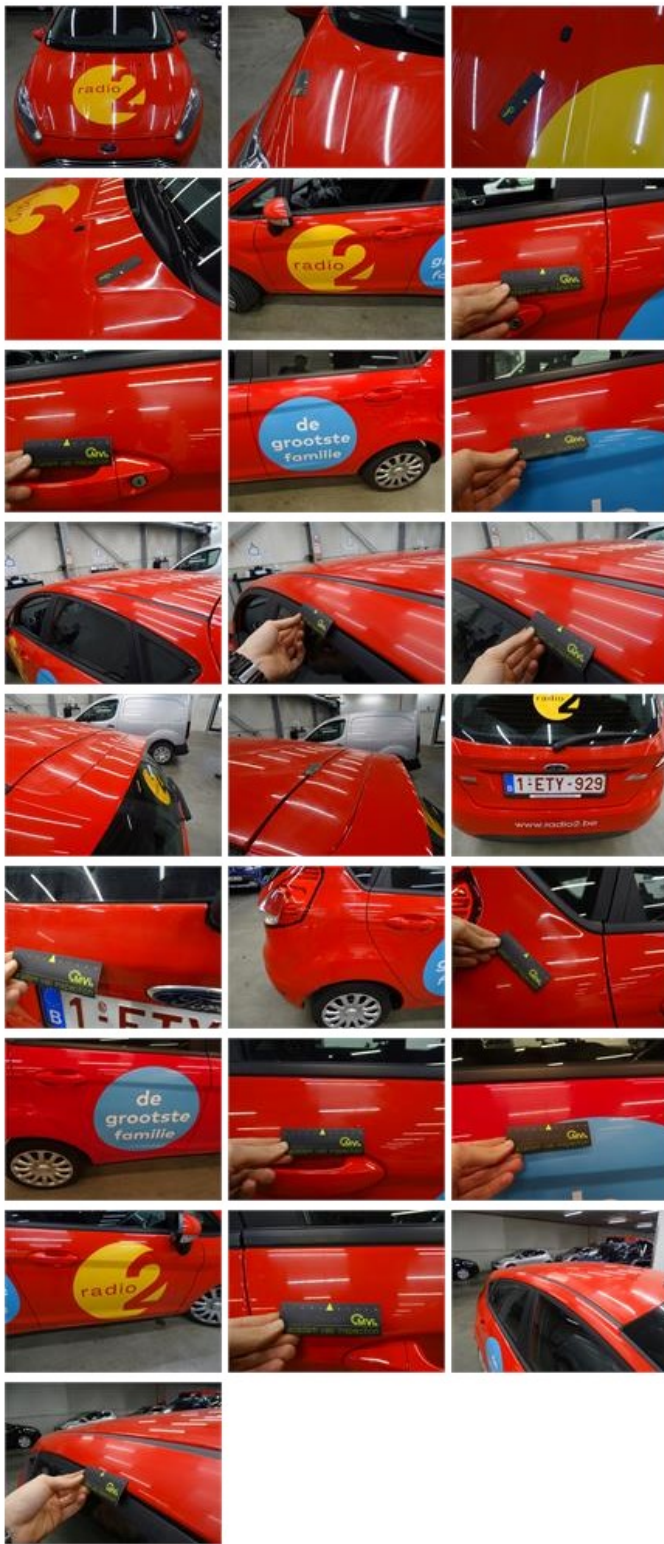

Wheel cover R R, Scratch(es), E - Replace

0,00