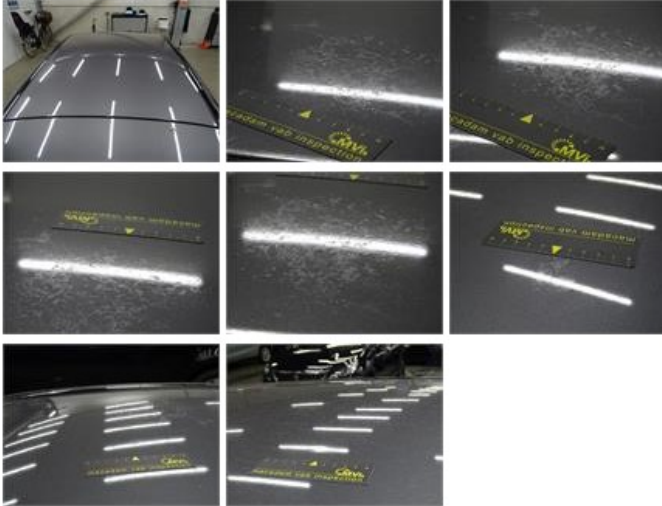

Bumper F, Scratch(es), LI - Repair and paint (complete)

211,80

Wheel cover R R, Scratch(es), E - Replace

30,00

Door panel R R, Scratch(es), Acceptable

0,00

No pictures to display

Bonnet, Bad repair, Acceptable

0,00

Wheel cover F R, Scratch(es), E - Replace

30,00

Rear window, Scratch(es), E - Replace

370,00

Wing R L, Bad repair, Acceptable

0,00

Roof, Chemical pollution, LI - Repair and paint (complete) 481,50

Door R L, Scratch(es), Acceptable 0,00

No pictures to display

Door F R, Scratch(es), Acceptable 0,00

No pictures to display

Wing F L, Scratch(es), LI - Repair and paint (complete) 220,18

Wheel cover F L, Scratch(es), E - Replace 30,00