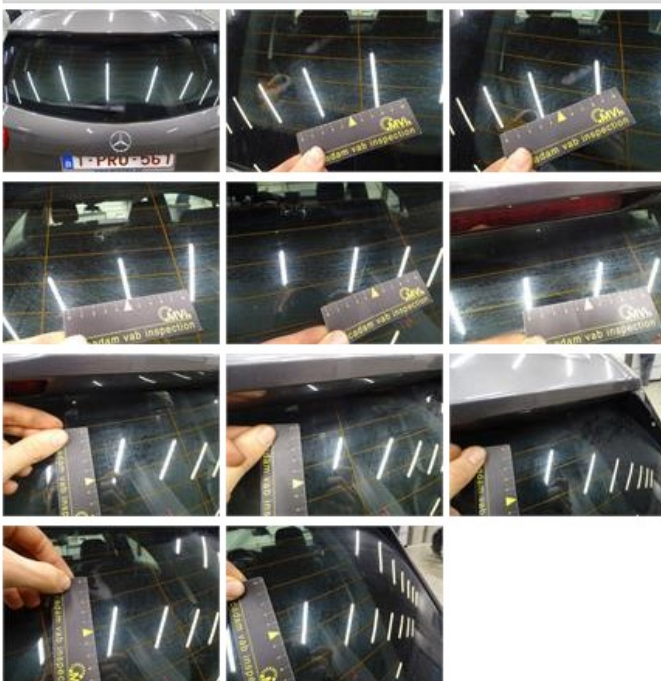

Bumper F, Scratch(es), LI - Repair and paint (complete)

211,80

Wheel cover R R, Scratch(es), E - Replace

30,00

Door panel R R, Scratch(es), Acceptable

0,00

No pictures to display

Bonnet, Bad repair, Acceptable

0,00

Wheel cover F R, Scratch(es), E - Replace

30,00

Rear window, Scratch(es), E - Replace

370,00

Wing R L, Bad repair, Acceptable

0,00

Roof, Chemical pollution, LI - Repair and paint (complete) 481,50

Door R L, Scratch(es), Acceptable 0,00

No pictures to display

Door F R, Scratch(es), Acceptable 0,00

No pictures to display

Wing F L, Scratch(es), LI - Repair and paint (complete) 220,18

Wheel cover F L, Scratch(es), E - Replace 30,00