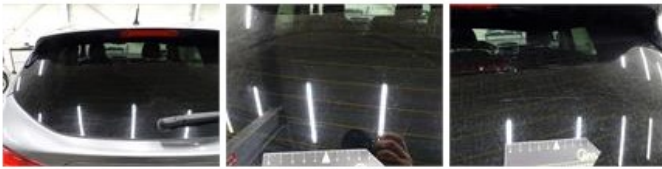

Alloy rim R L polished, Scratch(es), Acceptable 0,00

No pictures to display

Door F R, Scratch(es), Acceptable 0,00

No pictures to display

Alloy rim R R polished, Scratch(es), LI - Repair and paint (complete) 95,00

Alloy rim F R polished, Scratch(es), LI - Repair and paint (complete) 95,00