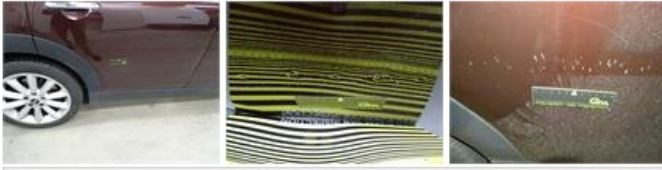

Ignition key, Missing, E - Replace 150,00

No pictures to display

Door R R, Dent(s) and scratch(es), LI - Repair and paint (complete) 318,35